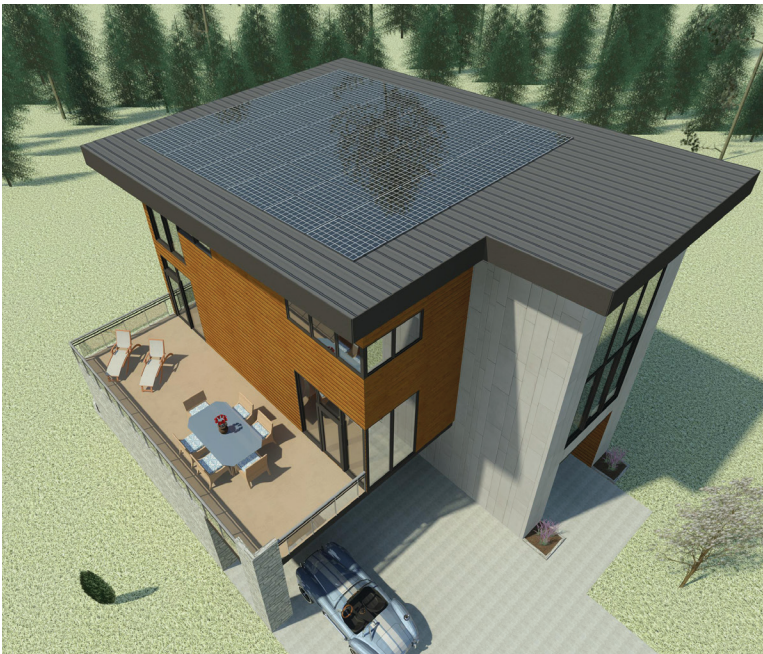

NET ZERO HOME DESIGNS

816.783.3863 • sunsourcehomes.com

THE PINE RIDGE

Exterior

SUNSOURCE

NET ZERO HOME DESIGNS

816.783.3863 • sunsourcehomes.com

THE PINE RIDGE

Interior

THE PINE RIDGE

Floor Plan

One Source for Sustainable Living

Solar Power ☀ Energy Storage ☀ Architecture ☀ Construction

BUILDING WITH SUNSOURCE HOMES

Choosing a home plan by SunSource Homes makes it possible for you to own a net zero home with the longest lifespan and the least amount of maintenance, all at the lowest cost to you.

Net Zero Design

Our architects leverage available renewable resources and energy-efficient materials and design to create a building that generates close to the same amount of energy that its occupants consume.